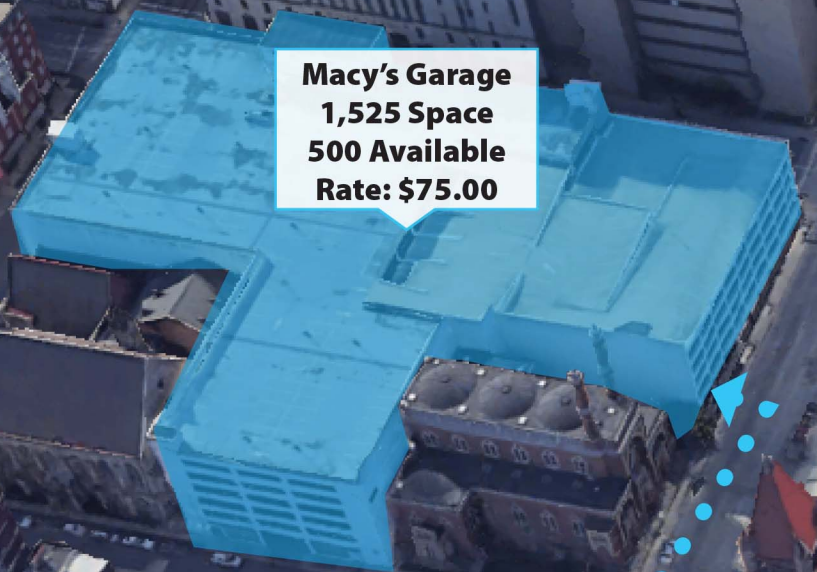

Macy's Garage
1,525 Space
500 Available
Rate: \$75.00

Centennial Plaza

**Visitor Surface
Parking
20 Spots**

**Negotiable
Surface Parking**